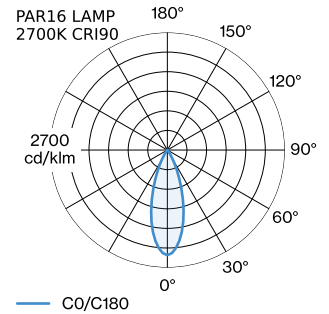

PROJECT _____

TYPE _____

NOTES _____

QUANTITY _____

DATE _____

Round ceiling recessed downlight made from die-cast aluminium; adjustable; surface Gold; wet painted, matt smooth; installation without tools using wire springs; suitable for ceiling thickness of 4-23 mm; recessed depth 115 mm; lamp socket GU10; lamp type PAR16; max. 12W; 100 - 240 V; 355° rotatable and 35° tiltable; degree of protection IP20; Class 2; IC rated; lamp not included;

GENERAL

Ceiling _____
 Recessed _____
 tilt max 35 ° _____
 rotation 355 ° _____
 Gold _____
 IP20 _____
 Interior _____
 CIE flux code: 94 98 100 100 _____
 97 _____

MEASURED LAMPS

PAR16 LAMP 2700K CRI90 _____
 450 lm _____
 6.5 W _____

PAR16 LAMP 3000K CRI90 _____
 465 lm _____
 6.5 W _____

LED

lamp PAR16 _____
 socket GU10 _____
 max. per socket 12.0 W _____
 CRI ≥ 90 _____

ELECTRICAL

100 - 240 V _____
 Class 2 _____

PHYSICAL

diameter 94 mm _____
 height 107 mm _____
 0.21 kg _____
 wire springs _____

CUTOUT

diameter 86-89 mm _____
 min. ceiling thickness 4 mm _____
 max. ceiling thickness 23 mm _____
 recessed depth 115 mm _____

LIGHT DISTRIBUTION

[112320G0] The technical data represent rated values for an ambient temperature of 25°C. The data values for the luminous flux are initially subject to a tolerance of +/- 10%, those for the electrical connected load are initially subject to a tolerance of +/- 10%, and those for the colour temperature are initially subject to a tolerance of +/- 150 K. No liability is assumed for typographical or printing errors. The general terms and conditions of Wever & Ducré BV apply.