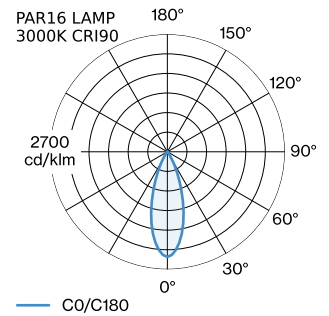

PROJECT _____

TYPE _____

NOTES _____

QUANTITY _____

DATE _____

Round ceiling recessed downlight made from die-cast aluminium; adjustable; surface Gold; wet painted, matt smooth; installation without tools using wire springs; suitable for ceiling thickness of 4-23 mm; recessed depth 115 mm; lamp socket GU10; lamp type PAR16; max. 12W; 100 - 240 V; 355° rotatable and 35° tiltable; degree of protection IP20; Class 2; IC rated; lamp not included;

GENERAL

Ceiling _____
 Recessed _____
 tilt max 35 ° _____
 rotation 355 ° _____
 Gold _____
 IP20 _____
 Interior _____
 CIE flux code: 94 98 100 100 _____
 97 _____

MEASURED LAMPS

PAR16 LAMP 2700K CRI90 _____
 450 lm _____
 6.5 W _____

PAR16 LAMP 3000K CRI90 _____
 465 lm _____
 6.5 W _____

LED

lamp PAR16 _____
 socket GU10 _____
 max. per socket 12.0 W _____
 CRI ≥ 90 _____

ELECTRICAL

100 - 240 V _____
 Class 2 _____

PHYSICAL

diameter 94 mm _____
 height 107 mm _____
 0.21 kg _____
 wire springs _____

CUTOUT

diameter 86-89 mm _____
 min. ceiling thickness 4 mm _____
 max. ceiling thickness 23 mm _____
 recessed depth 115 mm _____

LIGHT DISTRIBUTION

[112320G0] The technical data represent rated values for an ambient temperature of 25°C. The data values for the luminous flux are initially subject to a tolerance of +/- 10%, those for the electrical connected load are initially subject to a tolerance of +/- 10%, and those for the colour temperature are initially subject to a tolerance of +/- 150 K. No liability is assumed for typographical or printing errors. The general terms and conditions of Wever & Ducré BV apply.