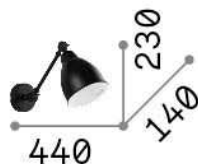

Source info

Integrated source	Light bulb (not included)
Replaceable source	Replaceable
Power	E27 max 1 x 60 W
Emission	Direct
Max consumption	-
Recommended bulb	E27 GOCCIA 08W 3000K CRI80 BIANCO