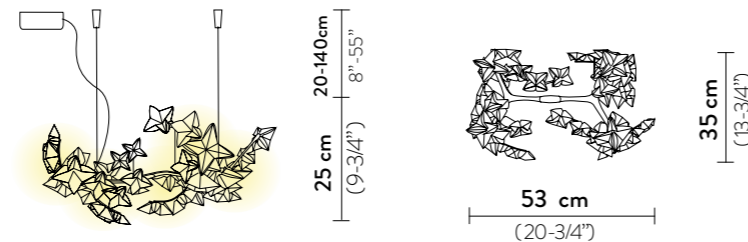

HANAMI SUSPENSION LARGE

Light Source: 10 X 5W G9 LED Filament Bulbs
 Dimmable: with dimmable bulbs
 Materials: Lentiflex®
 With: dimmable bulb included
 Weight: net 2,7 Kg - gross 5,4 Kg
 Packaging: 98 x 51 x h. 36 cm

HANAMI CEILING/WALL

Light Source: 7 X 5W G9 LED Filament Bulbs
 Dimmable: with dimmable bulbs
 Materials: Lentiflex®
 With: dimmable bulbs included
 Weight: net 1,8 Kg - gross 4 Kg
 Packaging: 66 x 64 x h. 25 cm

| FINISH | PRODUCT CODE | CANOPY DETAILS |
|---|--|--|
|  PRISMA | HANSL00PRS01R00000EU RED WIRE | Ø 12 x h. 3,2 cm  RED WIRE TRANSP WIRE |
| | HANSL00PRS01T00000EU TRANSP WIRE | |
| | ACCESSORIES | |
| | 6M CABLE KIT (must be ordered with lamp) RED WIRE | |
| | 6M CABLE KIT (must be ordered with lamp) TRANSP WIRE | |

| FINISH | PRODUCT CODE | CANOPY DETAILS |
|---|--|--|
|  PRISMA | HANSS00PRS01RG9000EU RED WIRE | Ø 12 x h. 3,2 cm  RED WIRE TRANSP WIRE |
| | HANSS00PRS01TG9000EU TRANSP WIRE | |
| | ACCESSORIES | |
| | 6M CABLE KIT (must be ordered with lamp) RED WIRE | |
| | 6M CABLE KIT (must be ordered with lamp) TRANSP WIRE | |