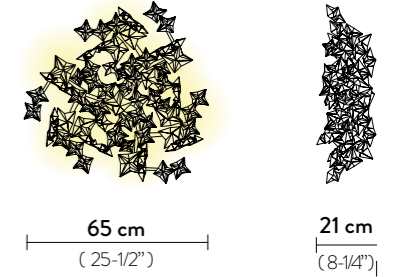

HANAMI SUSPENSION LARGE

Light Source: 10 X 5W G9 LED Filament Bulbs
 Dimmable: with dimmable bulbs
 Materials: Lentiflex®
 With: dimmable bulb included
 Weight: net 2,7 Kg - gross 5,4 Kg
 Packaging: 98 x 51 x h. 36 cm

| FINISH | PRODUCT CODE | CANOPY DETAILS |
|---|--|--|
|  PRISMA | HANSL00PRS01R00000EU RED WIRE | Ø 12 x h. 3,2 cm  RED WIRE TRANSP WIRE |
| | HANSL00PRS01T00000EU TRANSP WIRE | |
| | ACCESSORIES | |
| | 6M CABLE KIT (must be ordered with lamp) RED WIRE | |
| | 6M CABLE KIT (must be ordered with lamp) TRANSP WIRE | |

| FINISH | PRODUCT CODE | CANOPY DETAILS |
|---|--|--|
|  PRISMA | HANSS00PRS01RG9000EU RED WIRE | Ø 12 x h. 3,2 cm  RED WIRE TRANSP WIRE |
| | HANSS00PRS01TG9000EU TRANSP WIRE | |
| | ACCESSORIES | |
| | 6M CABLE KIT (must be ordered with lamp) RED WIRE | |
| | 6M CABLE KIT (must be ordered with lamp) TRANSP WIRE | |