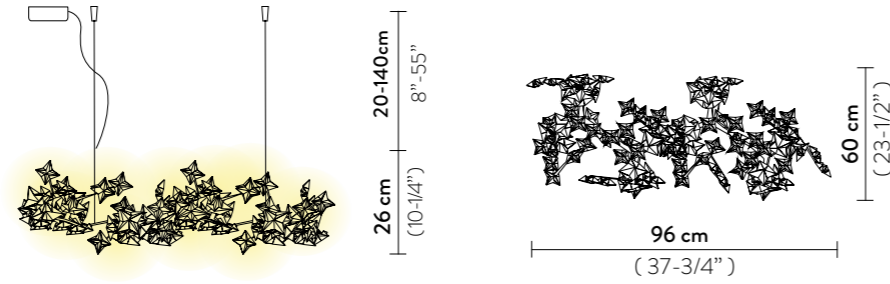

HANAMI SUSPENSION LARGE

Light Source: 10 X 5W G9 LED Filament Bulbs
 Dimmable: with dimmable bulbs
 Materials: Lentiflex®
 With: dimmable bulb included
 Weight: net 2,7 Kg - gross 5,4 Kg
 Packaging: 98 x 51 x h. 36 cm

HANAMI CEILING/WALL

Light Source: 7 X 5W G9 LED Filament Bulbs
 Dimmable: with dimmable bulbs
 Materials: Lentiflex®
 With: dimmable bulbs included
 Weight: net 1,8 Kg - gross 4 Kg
 Packaging: 66 x 64 x h. 25 cm

| FINISH | PRODUCT CODE | CANOPY DETAILS |
|---|--|--|
|  PRISMA | HANSL00PRS01R00000EU RED WIRE | Ø 12 x h. 3,2 cm  RED WIRE TRANSP WIRE |
| | HANSL00PRS01T00000EU TRANSP WIRE | |
| | ACCESSORIES | |
| | 6M CABLE KIT (must be ordered with lamp) RED WIRE | |
| | 6M CABLE KIT (must be ordered with lamp) TRANSP WIRE | |

| FINISH | PRODUCT CODE | CANOPY DETAILS |
|---|--|--|
|  PRISMA | HANSS00PRS01RG9000EU RED WIRE | Ø 12 x h. 3,2 cm  RED WIRE TRANSP WIRE |
| | HANSS00PRS01TG9000EU TRANSP WIRE | |
| | ACCESSORIES | |
| | 6M CABLE KIT (must be ordered with lamp) RED WIRE | |
| | 6M CABLE KIT (must be ordered with lamp) TRANSP WIRE | |