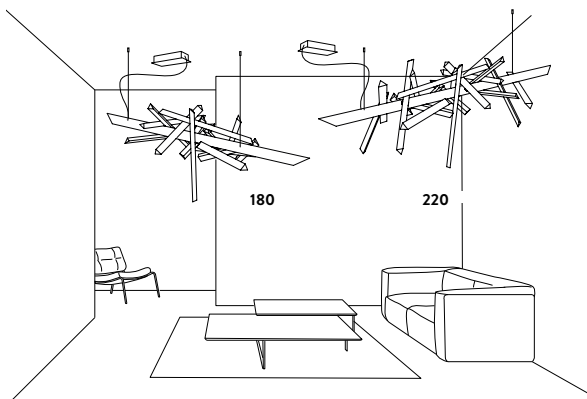

PRODUCT / PRODOTTO	DIMENSIONS / MISURE	COLOUR / COLORE	CODE / CODICE
<p>LIGHT SCULPTURE 220</p> <p>LED: 13 individually dimmable RGB + 1 MAIN LED: 100W - 100~240V 7500 Lumen - 2700 Kelvin</p> <p>Dimmable with: Control System</p> <p>Made of: Lentiflex® / Methacrilate</p> <p>With: DMX control included</p> <p>Weight: net 20 kg - gross 77,50 kg</p> <p>Package: 222 x 63 x 82 cm</p>		<input type="checkbox"/> PRISMA	TRASL00PRS06TDX000EU
<p>ADDITIONAL DIMMING SYSTEM DALI, BLUETOOTH, CASAMBI UPON REQUEST</p>			
<p>LIGHT SCULPTURE 180</p> <p>LED: 9 individually dimmable RGB + 1 MAIN LED: 75W - 100~240V 6000 Lumen - 2700 Kelvin</p> <p>Dimmable with: Control System</p> <p>Made of: Lentiflex® / Methacrilate</p> <p>With: DMX control included</p> <p>Weight: net 19,5 kg - gross 78 kg</p> <p>Package: 222 x 63 x 82 cm</p>		<input type="checkbox"/> PRISMA	TRASM00PRS06TDX000EU
<p>ADDITIONAL DIMMING SYSTEM DALI, BLUETOOTH, CASAMBI UPON REQUEST</p>			

LA TRAVIATA LIGHT SCULPTURE

23/28 x 8,3/12,7 x h. 4,3 cm
(9/11" x 3-1/4" / 5" h. 1-1/2")

Standard cable kit: 6 m
Kit cavi da 6m standard

LA TRAVIATA ENTIRE COLLECTION

FINISHES

PRISMA + RGB LIGHTS