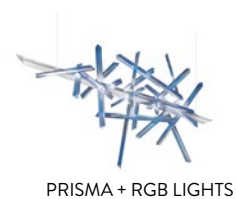

PRODUCT / PRODOTTO	DIMENSIONS / MISURE	COLOUR / COLORE	CODE / CODICE
<p>LIGHT SCULPTURE 220</p> <p>LED: 13 individually dimmable RGB + 1 MAIN LED: 100W - 100~240V 7500 Lumen - 2700 Kelvin</p> <p>Dimmable with: Control System</p> <p>Made of: Lentiflex® / Methacrilate</p> <p>With: DMX control included</p> <p>Weight: net 20 kg - gross 77,50 kg</p> <p>Package: 222 x 63 x 82 cm</p>		<input type="checkbox"/> PRISMA	TRASL00PRS06TDX000EU
<p>ADDITIONAL DIMMING SYSTEM DALI, BLUETOOTH, CASAMBI UPON REQUEST</p>			
<p>LIGHT SCULPTURE 180</p> <p>LED: 9 individually dimmable RGB + 1 MAIN LED: 75W - 100~240V 6000 Lumen - 2700 Kelvin</p> <p>Dimmable with: Control System</p> <p>Made of: Lentiflex® / Methacrilate</p> <p>With: DMX control included</p> <p>Weight: net 19,5 kg - gross 78 kg</p> <p>Package: 222 x 63 x 82 cm</p>		<input type="checkbox"/> PRISMA	TRASM00PRS06TDX000EU
<p>ADDITIONAL DIMMING SYSTEM DALI, BLUETOOTH, CASAMBI UPON REQUEST</p>			

LA TRAVIATA LIGHT SCULPTURE

23/28 x 8,3/12,7 x h. 4,3 cm
(9/11" x 3-1/4" / 5" h. 1-1/2")

Standard cable kit: 6 m
Kit cavi da 6m standard

LA TRAVIATA ENTIRE COLLECTION

FINISHES

PRISMA + RGB LIGHTS